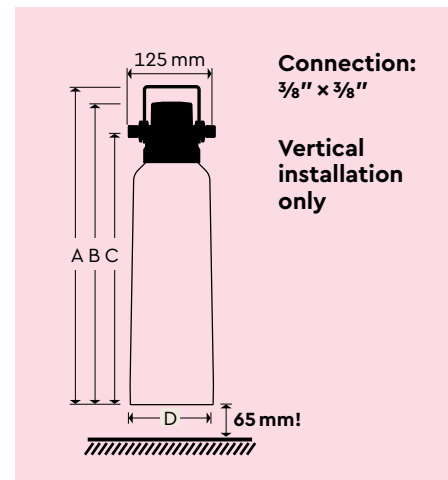

BWT bestaqua 14

TECHNICAL DATA

Filter size	14
Typical capacity*	9,000 L @ 100 µS/cm
	6,000 L @ 150 µS/cm
	4,500 L @ 200 µS/cm
Height without handle (B) in mm	475
Height with handle (A) in mm	500
Connection height (C) in mm	425
Ø filter cartridge (D) in mm	130
Weight in kg, (dry/wet)	2.6/4.3
Order no. for filter cartridge	FS24P99A00

* The typical filter capacity of BWT bestaqua 14 PREMIUM depends on the salt content in in µS/cm preset in BWT bestaqua 14 ROC. Subject to modifications.

OPERATING CONDITIONS	
Input pressure:	2-8 bar
Water temperature:	4-30 °C
Ambient temperature:	4-40 °C