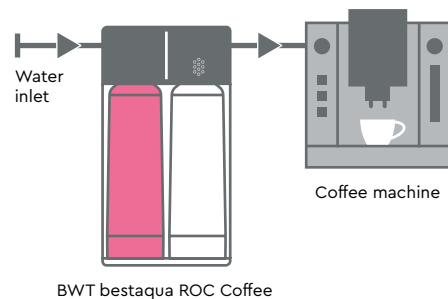

USE/INSTALLATION

Integral

BWT water+more products for remineralising	BWT bestaqua PREMIUM	BWT bestmin PREMIUM	BWT bestmin COFFEE
Magnesium mineralising based on BWT RO	✓		
Remineralising based on BWT RO		✓	✓
BWT magnesium technology	✓		
Integrated active carbon filtration	✓	✓	
Retention of bacteria (log 6)	✓		✓
Retention of particles and microplastic (0.1 µm)	✓		✓
Use in in BWT bestaqua ROC Coffee	✓		
Use in BWT bestaqua ROC MIN		✓	
Mineralising of natural soft water		✓	✓
Standalone use without RO		✓	✓

MANUFACTURER:

BWT water + more GmbH
Walter-Simmer-Str. 4
A-5310 Mondsee

SALES:

BWT water+more Deutschland:
info@water-and-more.de · Tel.: +49 (0)611 58019-0

BWT water + more Austria:
kundenservice.wm@bwt-group.com · Tel.: +43 (0)6232 5011-1164

BWT Aqua AG Schweiz:
info@bwt-aqua.ch · Tel.: +41 (0)61 7558899